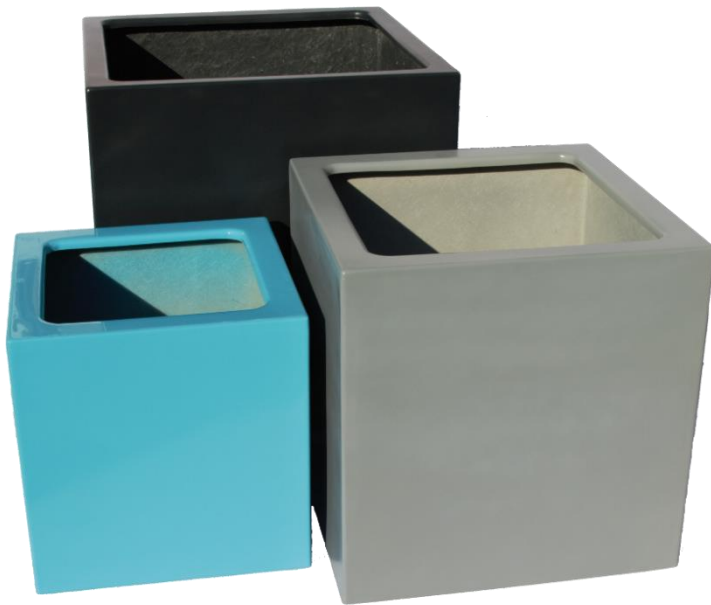

Standard Round

This pot has a tapered profile with defined rim round the top of the unit. This unit has feet incorporated into the design and comes as standard with drainage holes.

Shallow Herb

This pot has a UFO like appearance and is ideal for shallow root plants

Dome

This pots design has made it multi-functional,
as a planter and ice bucket

Ball

This pot is a sphere with a defined lip at its opening and foot at the bottom

This extreme left example showcases a unique speckle coat finish that was done for a client. The left example showcases a resin cured rope exterior and terracotta finish.

Square Pots

Standard Square

This pot comes in three sizes and the unit has feet incorporated into the design and comes as standard with drainage holes.

Tall Square

The units are represented on the left in concrete grey and seafoam blue. These units have feet incorporated into the design and come as standard with drainage holes.