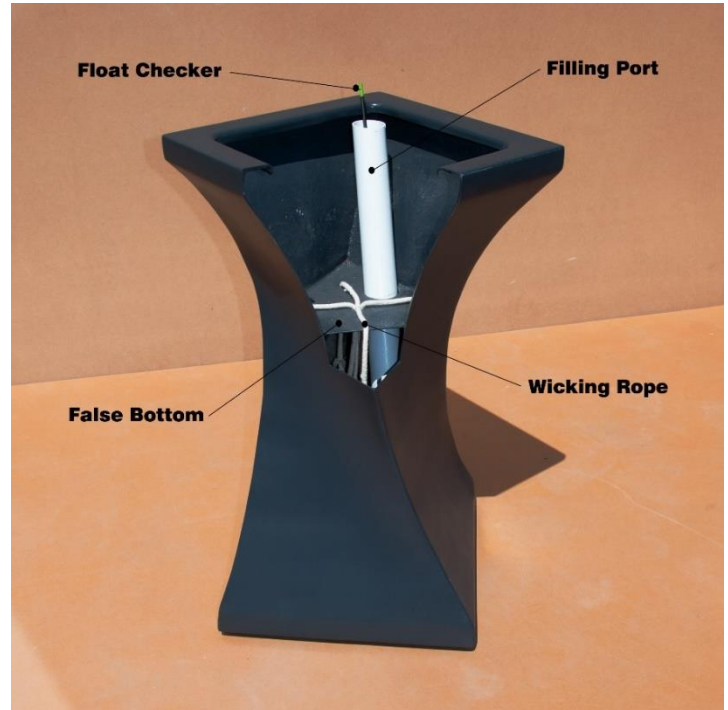

Our Most Popular Colours

Oyster White

Concrete Grey

Graphite Grey

False bottoms

Thanks to the endless possibilities of fibreglass, the addition of a false bottom is available in most of our pots

The addition of false bottoms is a special service and clients will be required to contact us with regards to the installation thereof

Self-Watering

The false bottom provides a hollow cavity which is repurposed for a water reservoir. A filling port and float checker is installed, along with wicking rope to ensure that the water reaches the soil at the bottom of the pot.

Bolt Down/Fastening

Our products can be bolted down to a surface or substrate. The addition of a metal plate within the fibreglass provides a reinforced fastening point that can withstand **250kg of pressure per plate** before deformation takes place. The amount of reinforced fastening points depends on the product.

We also have the ability to hide irrigation within the pot itself. This is done with the addition of a false bottom/floor in the pot. A hole can be drilled in a suitable spot in the pot for the irrigation and drainage hole/s where you want it. This is quite popular in places where you do not want the irrigation visible and no soiling of draining on the surface where the pot is placed, eg. on a deck.