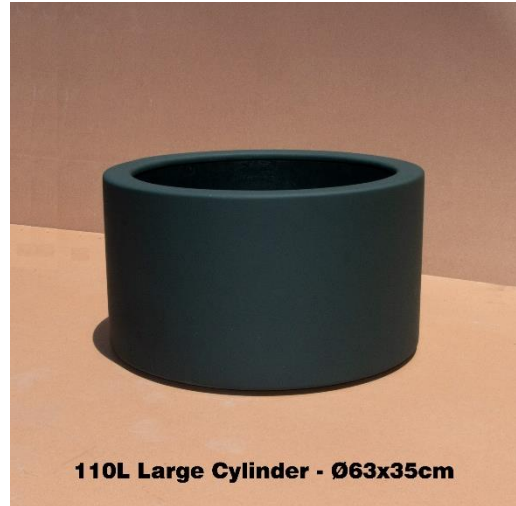

Large Cylindrical Pots

Large Cylindrical Pots

This range of large cylindrical pots was designed for indoor or outdoor use.

These cylindrical pots have vertical sides, complimenting flanges, with feet/risers incorporated into the design.

63L Large Cylinder - Ø32x78cm

70L Large Cylinder - Ø50x35cm

90L Large Cylinder - Ø50x45cm

145L Large Cylinder - Ø50x74cm

85L Large Cylinder - Ø56x35cm

112L Large Cylinder - Ø56x45cm

180L Large Cylinder - Ø56x74cm