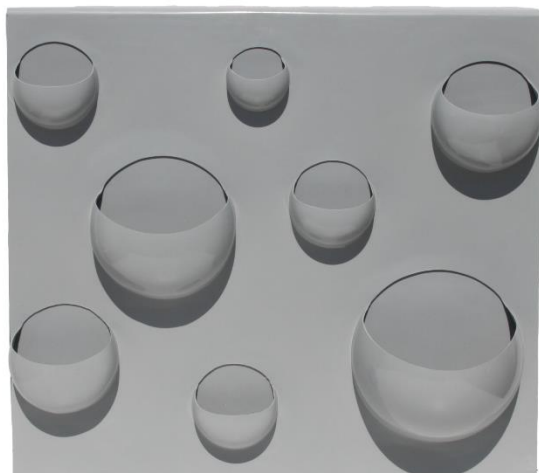

Vertical Planters

Vibracrete Dome Wall Garden ©

This planter has 8 dome like planting pockets and hangs over a vibracrete wall. This unit has an elegant hook along the top that snugly fits over the profile of a vibracrete panel. This product has integrated irrigation that can simply be connected to existing irrigation or to a hose coupling.

Wall Ball Pot

This unit is a wall feature pot and is the lightest in its size category, weighing in at only 3.2kg