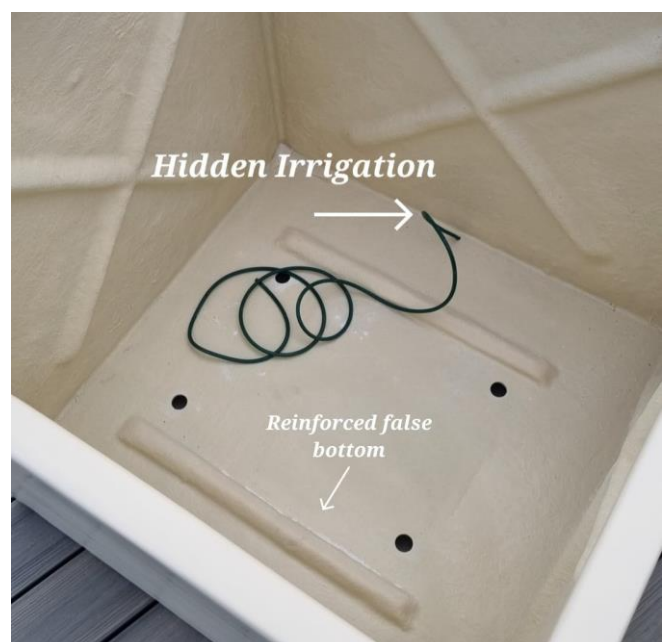

Self-Watering

The false bottom provides a hollow cavity which is repurposed for a water reservoir. A filling port and float checker is installed, along with wicking rope to ensure that the water reaches the soil at the bottom of the pot.

Bolt Down/Fastening

Our products can be bolted down to a surface or substrate. The addition of a metal plate within the fibreglass provides a reinforced fastening point that can withstand **250kg of pressure per plate** before deformation takes place. The amount of reinforced fastening points depends on the product.

This option, combined with our superior light weight, make our products ideal for rooftop gardening.

Drainage Holes & Hidden Irrigation

Drainage holes are provided upon request. Our products are made in moulds which do not have a pre-positioned location for drainage, thus the flexibility of drainage on our products are endless.

We also have the ability to hide irrigation within the pot itself. This is done with the addition of a false bottom/floor in the pot. A hole can be drilled in a suitable spot in the pot for the irrigation and drainage hole/s where you want it. This is quite popular in places where you do not want the irrigation visible and no soiling of draining on the surface where the pot is placed, eg. on a deck.